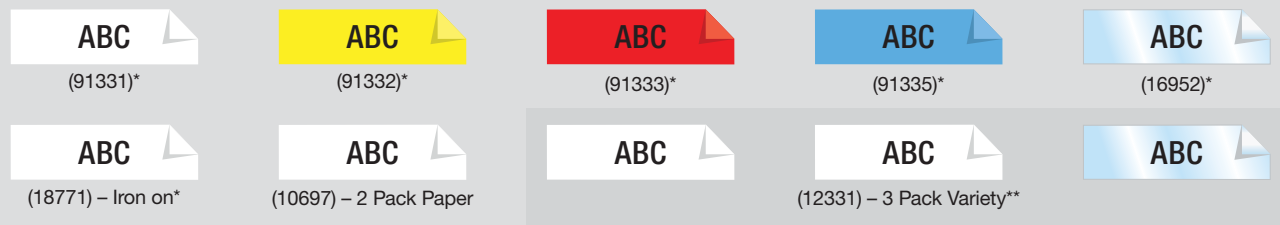

DYMO®

LetraTag®

The LetraTag® label makers are small, portable, and easy-to-use – ideal for quick and easy home organization. Navigation buttons allow for quick access to advanced features like multiple font styles, text sizing, date stamping and more. The graphical display allows you to see text effects on screen before you print, plus the LT labels are available in a variety of colors and materials, so you can customize your labels to suit your needs.

	LT 100H	LT 100T
Item No.	1970941 1749027 21455 (Plus)	1733011 1733013 (Plus)
Keyboard Style	ABC	QWERTY
No. Print Styles	7	7
No. Font Sizes	5	5
No. Box Styles	8	8
No. Symbols	195	195
No. Lines	2	2
Label Memory	9	9

Created specifically for the LetraTag® label maker, DYMO® LT labels are packaged in easy-to-load cassettes and feature an easy-peel backing for trouble-free application. All LT labels come in 1/2" width.