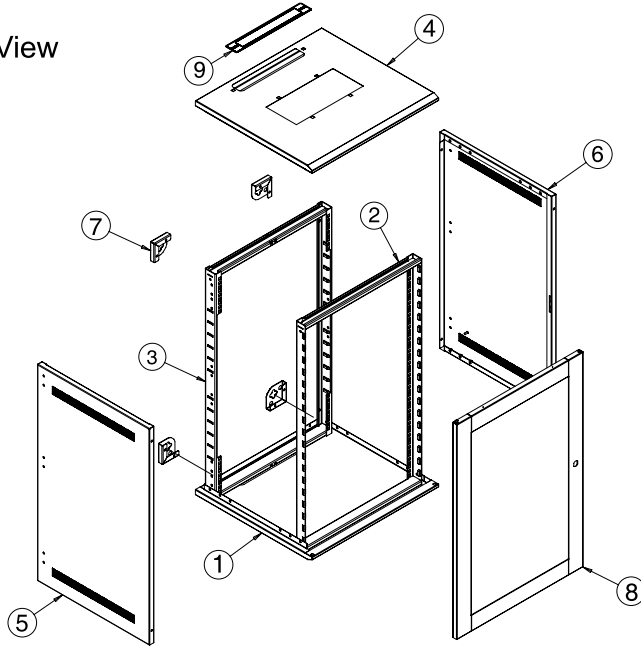

7000 Series WallCabinets (WCA) Cabinets

Single & Double Section

Expanded View

Item	Title
1	BOTTOM COVER
2	FIX FRAME WELDMENT
3	REAR FRAME WELDMENT
4	TOP COVER
5	SIDE PANEL LH
6	SIDE PANEL RH
7	CORNER BRKT.
8	FRAME DOOR ASS'Y
9	CABLE ENTRY COVER PLASTIC

ISOMETRIC VIEW AND DIMENSIONS OF 6U WallCabinets (WCA)