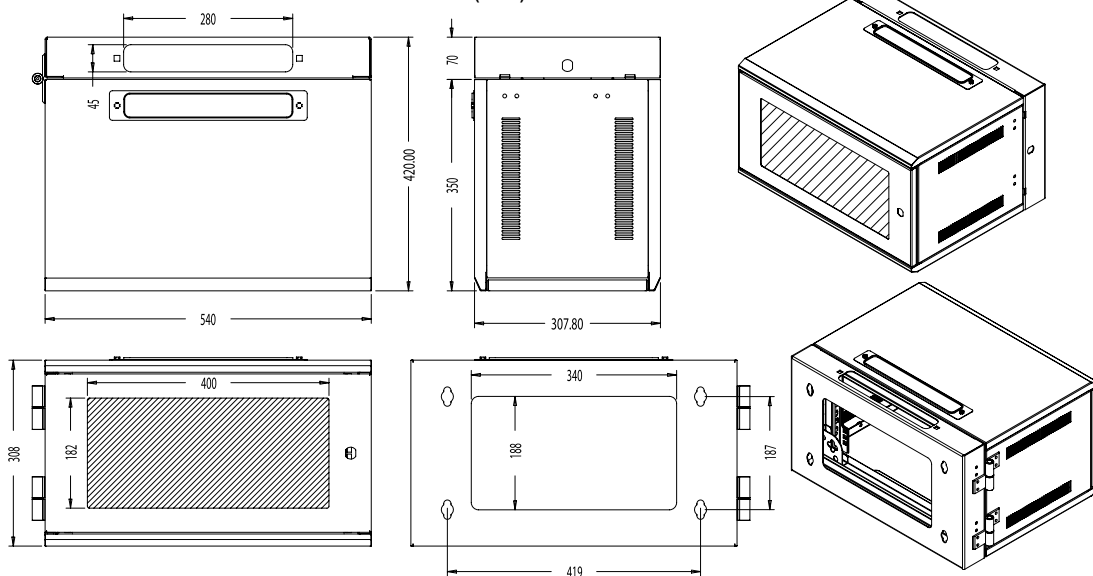

ISOMETRIC VIEW AND DIMENSIONS OF 6U WallCabinets (WCA)

7000 Series WallCabinets (WCA) Cabinets, Ordering Codes.

Double Section.

LanPro 7000 Series Double Section WallCabinets (WCA) Cabinets, Ordering Codes.					
Model N°	Descriptions	Capacity (U)	Width (mm)	Depth (mm)	Series
LP-R70105606	Cabinet, WallCabinets 7000 Series, Double Section, Width: 600 mm, Box Depth: 450 mm, Wall Frame: 100 mm, Total Depth: 550 mm, Height: 6 U.	6	600	550	7000
LP-R70106606	Cabinet, WallCabinets 7000 Series, Double Section, Width: 600 mm, Box Depth: 500 mm, Wall Frame: 100 mm, Total Depth: 600 mm, Height: 6 U.			600	7000
LP-R70105609	Cabinet, WallCabinets 7000 Series, Double Section, Width: 600 mm, Box Depth: 450 mm, Wall Frame: 100 mm, Total Depth: 550 mm, Height: 9 U.	9	600	550	7000
LP-R70106609	Cabinet, WallCabinets 7000 Series, Double Section, Width: 600 mm, Box Depth: 500 mm, Wall Frame: 100 mm, Total Depth: 600 mm, Height: 9 U.			600	7000
LP-R70105612	Cabinet, WallCabinets 7000 Series, Double Section, Width: 600 mm, Box Depth: 450 mm, Wall Frame: 100 mm, Total Depth: 550 mm, Height: 12 U.	12	600	550	7000
LP-R70106612	Cabinet, WallCabinets 7000 Series, Double Section, Width: 600 mm, Box Depth: 500 mm, Wall Frame: 100 mm, Total Depth: 600 mm, Height: 12 U.			600	7000
LP-R70105615	Cabinet, WallCabinets 7000 Series, Double Section, Width: 600 mm, Box Depth: 450 mm, Wall Frame: 100 mm, Total Depth: 550 mm, Height: 15 U.	15	600	550	7000
LP-R70106615	Cabinet, WallCabinets 7000 Series, Double Section, Width: 600 mm, Box Depth: 500 mm, Wall Frame: 100 mm, Total Depth: 600 mm, Height: 15 U.			600	7000
LP-R70105618	Cabinet, WallCabinets 7000 Series, Double Section, Width: 600 mm, Box Depth: 450 mm, Wall Frame: 100 mm, Total Depth: 550 mm, Height: 18 U.	18	600	550	7000
LP-R70106618	Cabinet, WallCabinets 7000 Series, Double Section, Width: 600 mm, Box Depth: 500 mm, Wall Frame: 100 mm, Total Depth: 600 mm, Height: 18 U.			600	7000
LP-R70105622	Cabinet, WallCabinets 7000 Series, Double Section, Width: 600 mm, Box Depth: 450 mm, Wall Frame: 100 mm, Total Depth: 550 mm, Height: 22 U.	22	600	550	7000
LP-R70106622	Cabinet, WallCabinets 7000 Series, Double Section, Width: 600 mm, Box Depth: 500 mm, Wall Frame: 100 mm, Total Depth: 600 mm, Height: 22 U.			600	7000
LP-R70105627	Cabinet, WallCabinets 7000 Series, Double Section, Width: 600 mm, Box Depth: 450 mm, Wall Frame: 100 mm, Total Depth: 550 mm, Height: 27 U.	27	600	550	7000
LP-R70106627	Cabinet, WallCabinets 7000 Series, Double Section, Width: 600 mm, Box Depth: 500 mm, Wall Frame: 100 mm, Total Depth: 600 mm, Height: 27 U.			600	7000