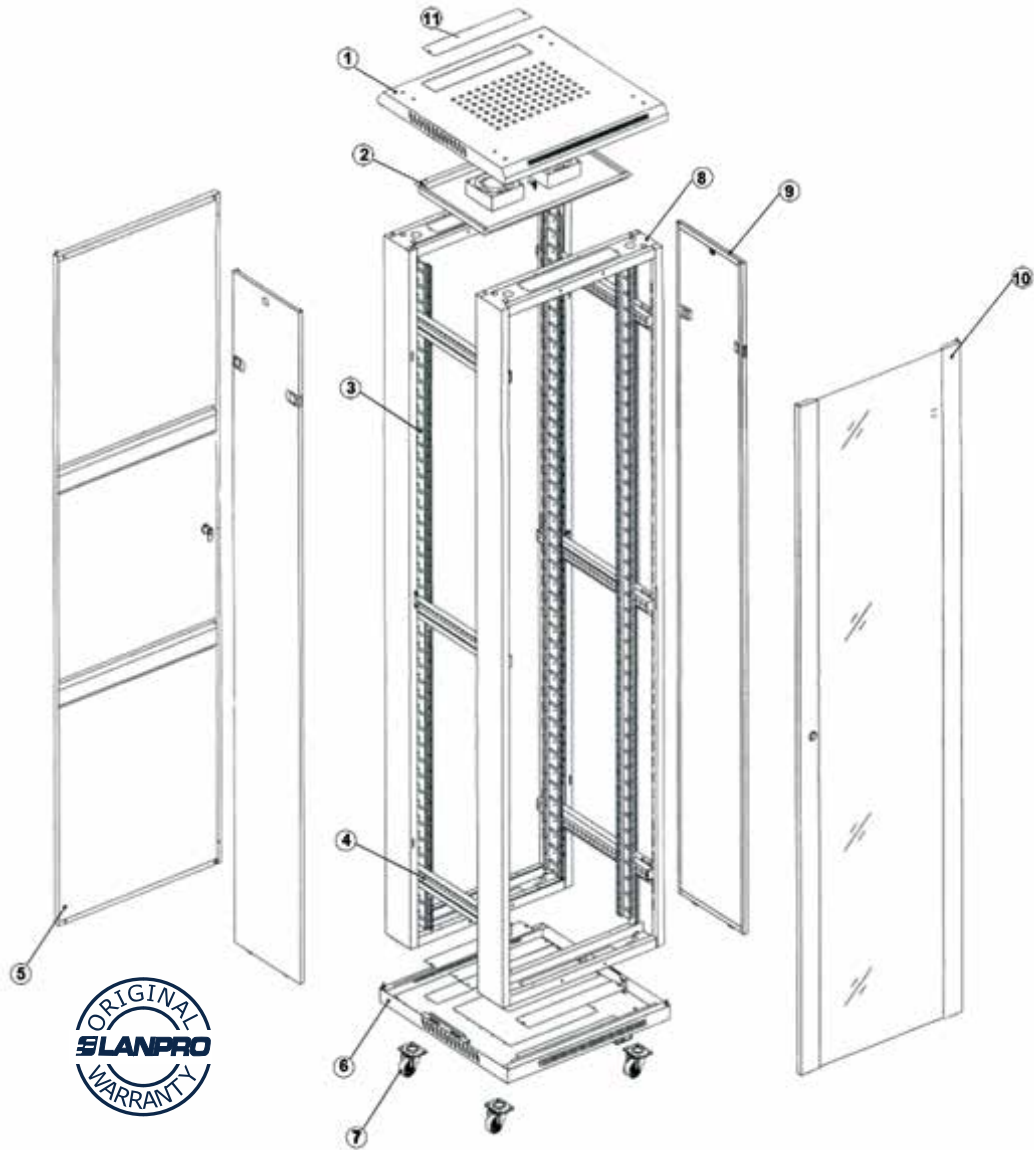

The 7000 series have a very robust structure, permitting heavy loads of network cabling and/or equipment in a self-contained rack.

Features

- | | |
|--|---|
| <ul style="list-style-type: none">■ Very high performance/cost ratio, the best value from our line of products.■ Capacity to mix different products and applications in the same rack.■ It can be customized to our client specifications in different colors and /or specific depths.■ It is easy to assemble and comes packaged in three (3) boxes only.■ High quality locks and optional locks for side panels available.■ Shelves for different depths and loads are available.■ Up to 800 kg of static load capable.■ Side doors available with locks without keys (Standard) or with keys for better security (Optional).■ Three (3) types of doors available: Solid, Perforated and Glass). | <ul style="list-style-type: none">■ Optimal Ventilation for applications in which active equipment are used.■ Heavy duty ball bearing Casters with 250 Kg weight capacity and optional security brakes with locks.■ Fixing posts for securing the rack into position for permanent placement.■ Heights from 18 U to 47 U.■ Depths from 600 mm to 1200 mm for powerful modern servers and their cabling systems.■ High SPCC grade sheet steel.■ Phosphate primer and electrostatic powder painted for scratch resistance.■ Basic color is black. They can be produced in several depths and colors under special order.■ Spares immediately available from our main offices.■ Standards: ANSI/EIA RS-310-D, IEC297-2, DIN41491 part I, DIN41494 part 7, GB/T347 as of 2-92. |
|--|---|

7000 Series ServerRack; Expanded view

List of Parts

Item Number	Title	Qty.
1	Top Cover	1
2	Fan Tray	1
3	Vertical Trail	4
4	Connection Bar	6
5	Rear Door	1

Item Number	Title	Qty.
6	Bottom (Plinth)	1
7	Caster	4
8	Frame	2
9	Side Door	2
10	Front Door	1
11	Cable Entry Cover	3