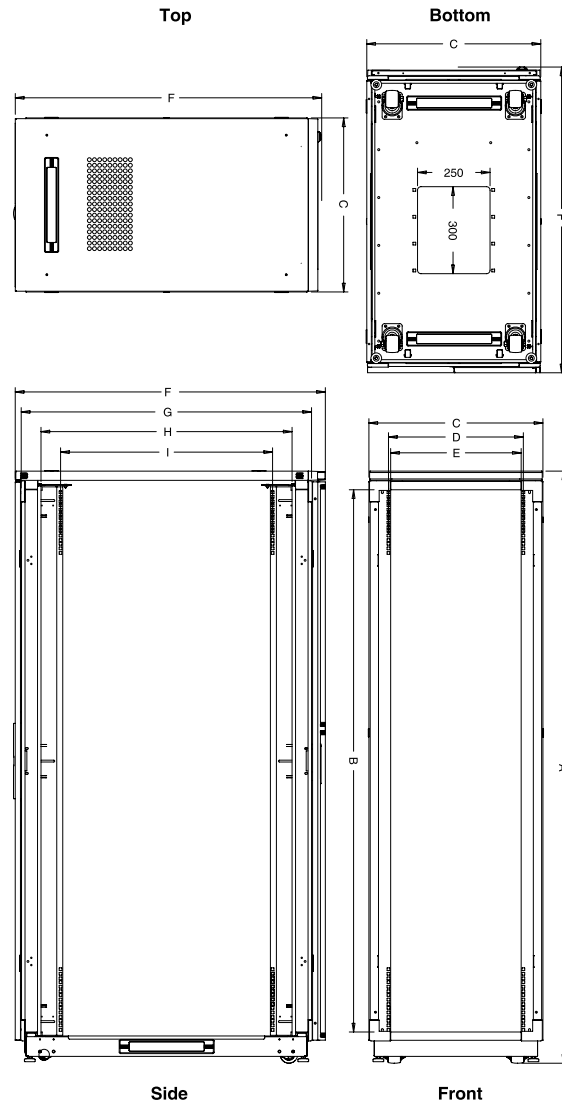

7000 Series ServerRack; Expanded view

List of Parts

Item Number	Title	Qty.
1	Top Cover	1
2	Fan Tray	1
3	Vertical Trail	4
4	Connection Bar	6
5	Rear Door	1

Item Number	Title	Qty.
6	Bottom (Plinth)	1
7	Caster	4
8	Frame	2
9	Side Door	2
10	Front Door	1
11	Cable Entry Cover	3

7000 Series ServerRack; Dimensional Drawings

ServerRack

Internal Usable Height (mm)

UNIT REF.	A	B
18U	988	812
22U	1166	990
27U	1388	1212
32U	1610	1434
37U	1833	1657
42U	2055	1878
47U	2277	2100

600W	C	D	E
	600	465	450