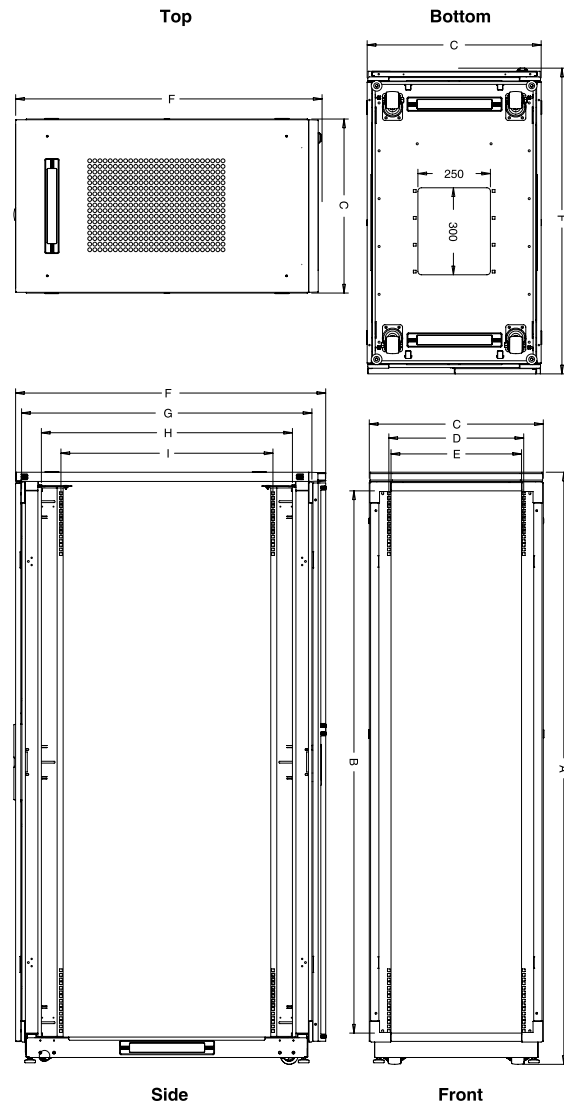

7000 Series NetworkRack; Expanded view

List of Parts

Item Number	Title	Qty.
1	Top Cover	1
2	Fan Tray	1
3	Vertical Trail	4
4	Connection Bar	4
5	Rear Door	1
6	Bottom (Plinth)	1

Item Number	Title	Qty.
7	Castor with brake option	4
8	Frame	2
9	Side Door	2
10	Front Door	1
11	Cable Entry Cover	3
12	Vertical Cable Rail	2

7000 Series NetworkRack; Dimensional Drawings

NetworkRack Internal Usable Height (mm)

UNIT REF.	A	B
37U	1833	1657
42U	2055	1878
47U	2277	2100

800W	C	D	E
	800	465	450

Depth	F	G	H	I
600D	600	548	315	310
800D	800	748	515	510
900D	900	848	615	610
1000D	1000	948	715	710
1200D	1200	1148	915	910