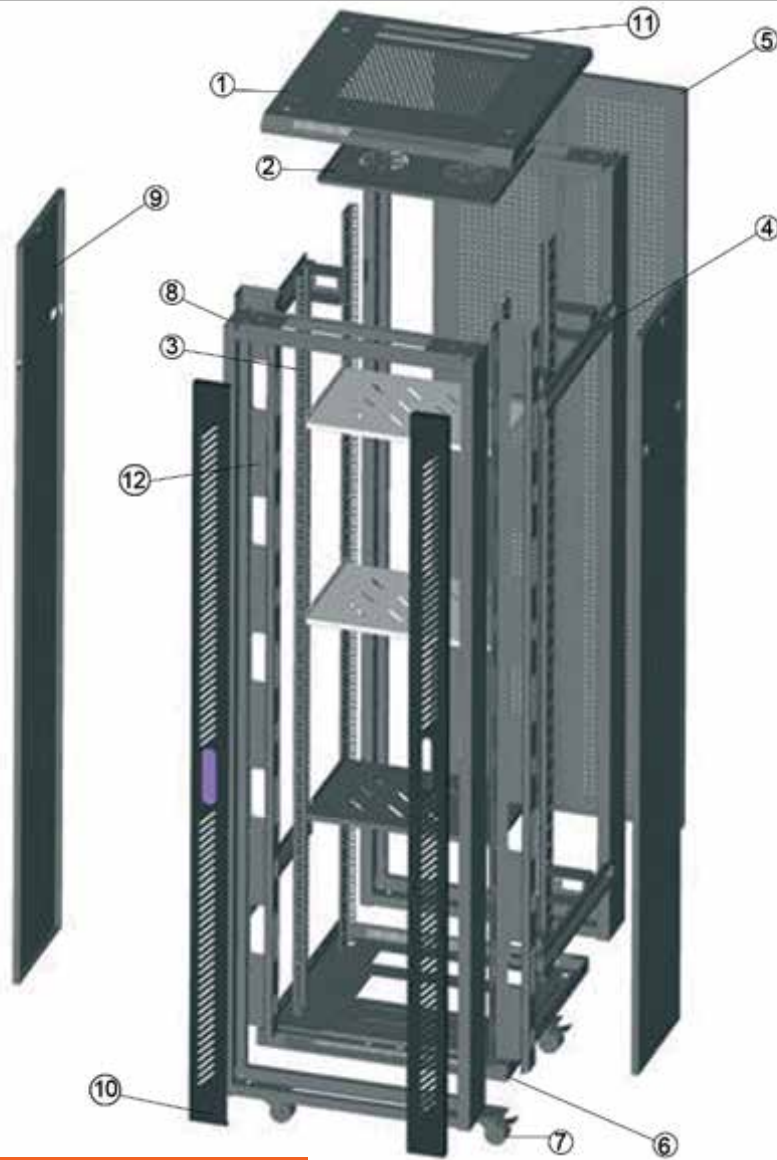

7000 Series NetworkRack; Expanded view

List of Parts

Item Number	Title	Qty.
1	Top Cover	1
2	Fan Tray	1
3	Vertical Trail	4
4	Connection Bar	4
5	Rear Door	1
6	Bottom (Plinth)	1

Item Number	Title	Qty.
7	Castor with brake option	4
8	Frame	2
9	Side Door	2
10	Front Door	1
11	Cable Entry Cover	3
12	Vertical Cable Rail	2