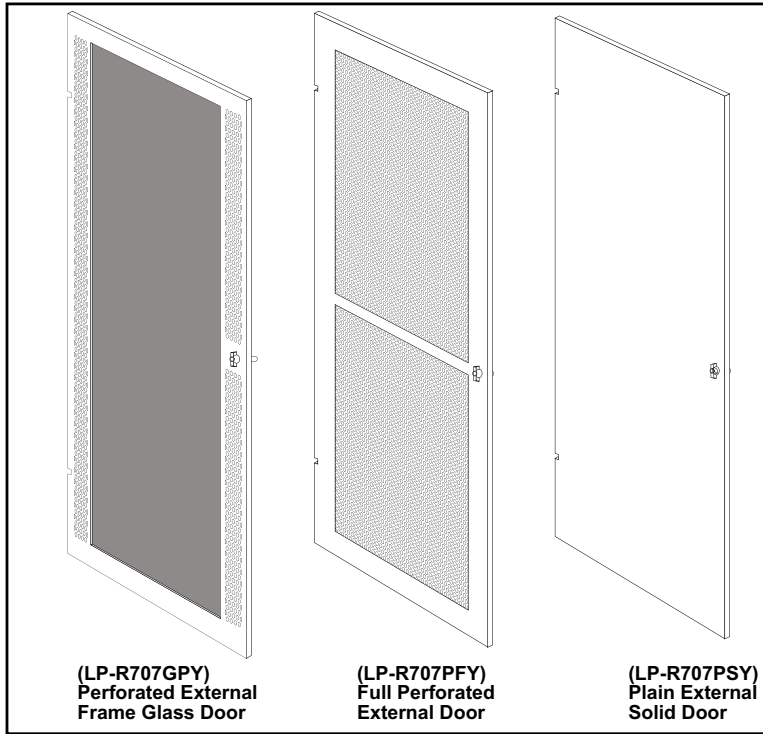

7000 Series Door Options

(LP-R707GPY)
Perforated External
Frame Glass Door

(LP-R707PFY)
Full Perforated
External Door

(LP-R707PSY)
Plain External
Solid Door

The type of door you select for your rack is directly related to the Installed components and rack location. Please consult with your LanPro distributor for further information.

The biggest challenge facing many IT managers today is how to keep their rack mounted equipment cool. To support this objective, we recommend the combination of Fully Perforated front and rear doors. This configuration allows the maximum front to rear air flow through the cabinet.

Search for "LanPro" on

Features

Perforated Doors:

- **Flat Perforate**
  (PFY) High density perforation pattern achieves 64% open area.
- **Perforate Frame**
  (GPY) Tempered Glass (5.00 mm) and perforated frame combine security and ventilation. Suitable for mixed equipment environments not generating excess heat.
- **Solid Steel**
  (PSY) Maximum security for your installed equipment.