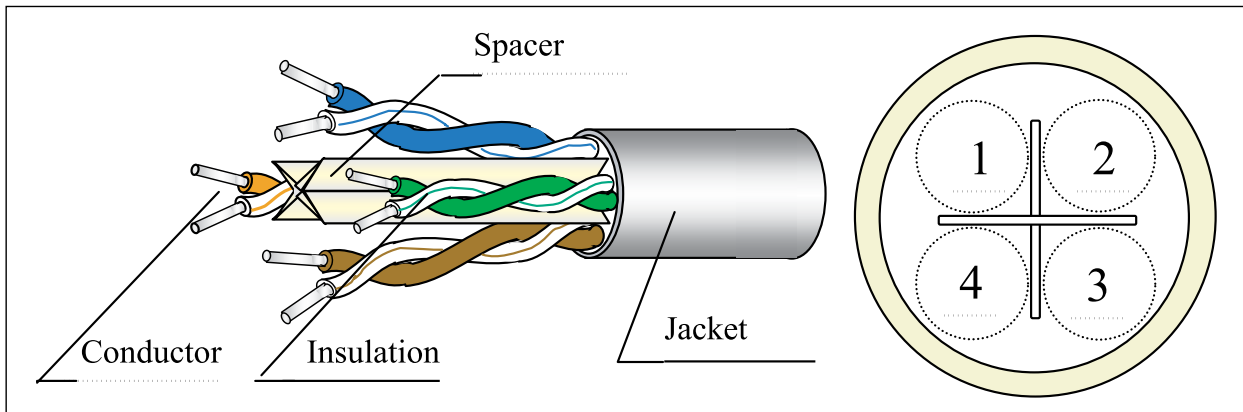

Morphology