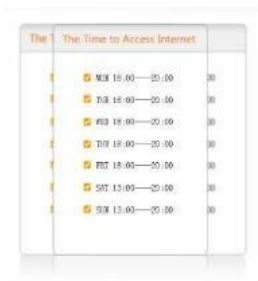

## Parental Control

Support parental control function like IP/MAC filter, you can limit the time to access the internet and block the websites.